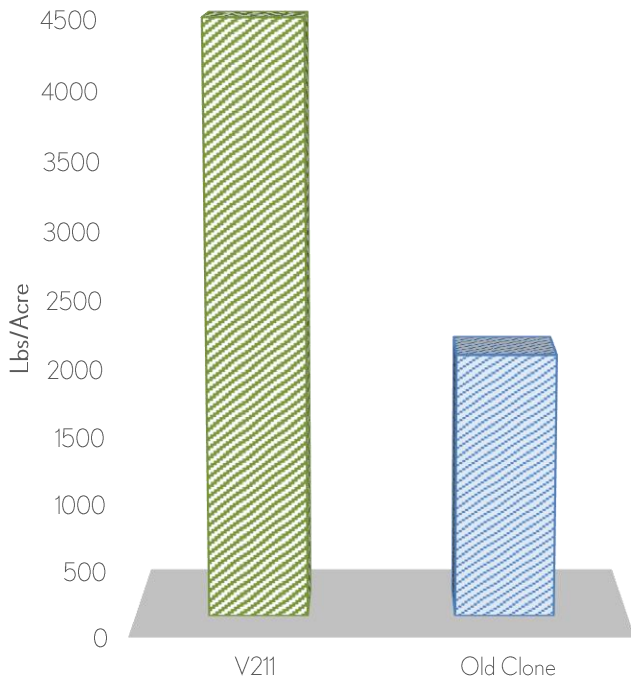

Duarte Nursery's VigorClone™ vs. Old Clone

2014-2020 AVERAGE YIELD